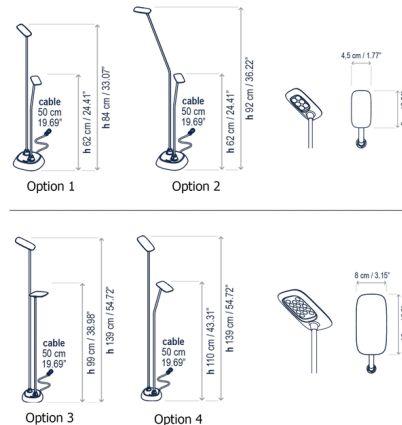

Shown in graphite brown

CLICK TO VIEW PRODUCT

Notes: