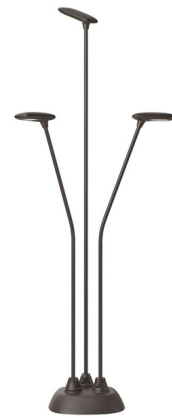

Lightology

lightology.com
866-954-4489
06-16-26

Project: _____
 Company: _____
 Location: _____ Fixture Type: _____
 SPEC #: **BOV1416248**
 Approved On: _____ Approved By: _____

Birdie Triple Outdoor Bollard By Bover

Description

Inspired by the elegance of flamingos, the Birdie Triple Outdoor Bollard blends into nature to produce pleasant illumination. A slender pole supports a discrete, adjustable head, allowing for diffuse and even lighting of outdoor paths and natural areas. Choose between small and large lights and different configurations. Note: Requires 24V transformer sold separately. Dimmable with built-in potentiometer.

Specifications

COLOR N/A
 BODY FINISH Graphite Brown
 WATTAGE 8W
 DIMMER Included
 DIMENSIONS 3.54"W x 33.07"H
 INTEGRATED LED MODULE 3 x LED/2.65W/24V LED
 COUNTRY OF ORIGIN Spain

Technical Information

COLOR RENDERING 90 CRI
 LAMP COLOR 2700K
 LUMENS/WATT 274.72
 LUMINOUS FLUX 728 lumens

Shown in graphite brown

CLICK TO VIEW PRODUCT

Notes: _____