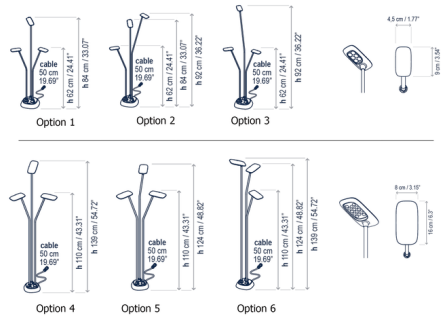

CLICK TO VIEW PRODUCT

Notes: _____