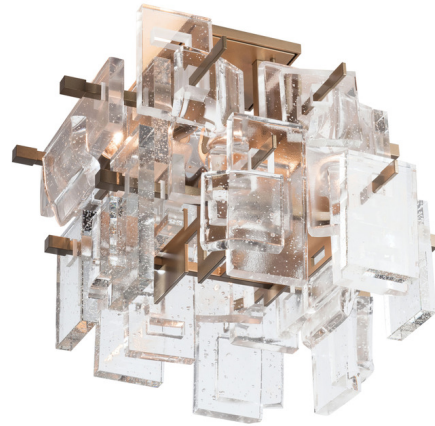

Lightology

lightology.com
866-954-4489
07-06-26

Project: _____

Company: _____

Location: _____ Fixture Type: _____

SPEC #: **HUB1416377**

Approved On: _____ Approved By: _____

Fusion Semi Flush Ceiling Light

By Hubbardton Forge

Description

The Fusion Semi Flush Ceiling Light brings the perfect blend of function and art to your interior space. The steel frame holds geometric shapes of thick fused glass, casting a warm interplay of shadowy light across your room. Lifetime Limited Warranty when installed in residential setting. Handcrafted to order by skilled artisans in Vermont, USA. Note: Due to the weight of this fixture, additional ceiling support is required.

Shown in soft gold / seeded clear

Specifications

COLOR Seeded Clear
BODY FINISH Soft Gold
WATTAGE 20W
DIMMER Standard 120V
DIMENSIONS 18"W x 15"H
BULB NOT INCLUDED 5 x G16.5/Candelabra (E12)/4W/120V LED
OTHER BULB OPTIONS 5 x G16.5/Candelabra (E12)/60W/120V Incandescent
COUNTRY OF ORIGIN United States