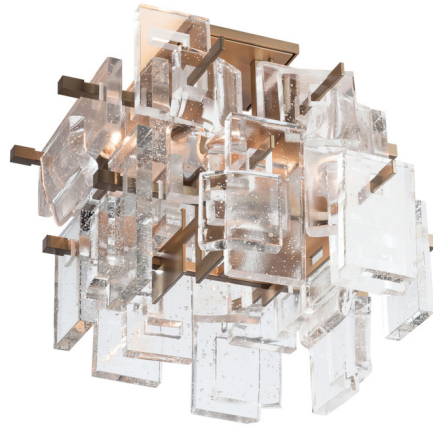

## Fusion Semi Flush Ceiling Light

By Hubbardton Forge

### Description

The Fusion Semi Flush Ceiling Light brings the perfect blend of function and art to your interior space. The steel frame holds geometric shapes of thick fused glass, casting a warm interplay of shadowy light across your room. Lifetime Limited Warranty when installed in residential setting. Handcrafted to order by skilled artisans in Vermont, USA. Note: Due to the weight of this fixture, additional ceiling support is required.

Shown in soft gold / seeded clear

### Specifications

COLOR . . . . . Seeded Clear  
BODY FINISH . . . . . Soft Gold  
WATTAGE . . . . . 20W  
DIMMER . . . . . Standard 120V  
DIMENSIONS . . . . . 18"W x 15"H  
BULB NOT INCLUDED . . . . . 5 x G16.5/Candelabra (E12)/4W/120V LED  
OTHER BULB OPTIONS . . . . . 5 x G16.5/Candelabra (E12)/60W/120V Incandescent  
COUNTRY OF ORIGIN . . . . . United States