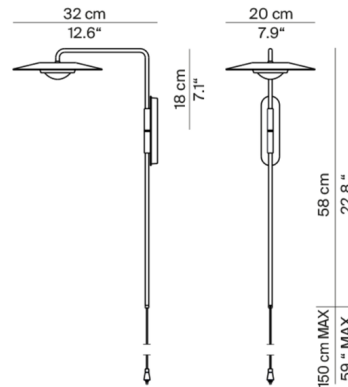

CLICK TO VIEW PRODUCT

Notes: