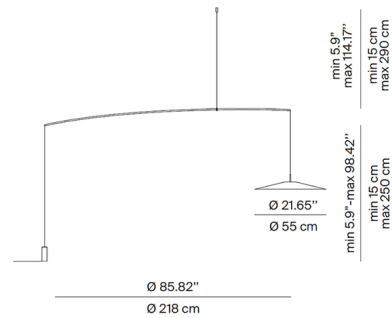

CLICK TO VIEW PRODUCT

Notes: