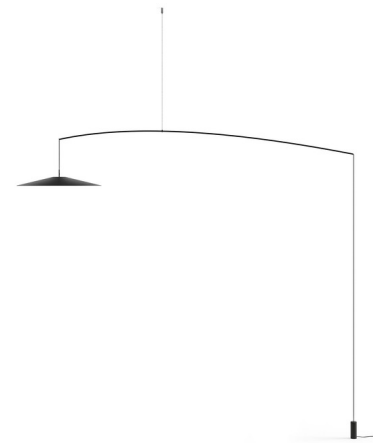

Lightology

lightology.com
866-954-4489
04-24-26

Project: _____
Company: _____
Location: _____ Fixture Type: _____
SPEC #: **LPA1416502**
Approved On: _____ Approved By: _____

Koine Floor Lamp By Luceplan

Description

Halfway between suspension lamp and a floor lamp, the Koine incorporates the technology and design of the suspension version, now equipped with a structure consisting of a long and slender carbon stem, a cylindrical steel counterweight, and a foot dimmer. The light source features a glass lens for even illumination. The Koine adapts to different types of spaces thanks to its adjustability in inclination and height during setup.

Specifications

COLOR . . . . . Clear
BODY FINISH . . . . . Matte Black
WATTAGE 19W
DIMMER . . . . . Included
DIMENSIONS . . . . . 21.65"W x 98.42"H x 85.82"D
INTEGRATED LED MODULE . . . . . 1 x LED/19W/120V LED
COUNTRY OF ORIGIN . . . . . Italy

Technical Information

COLOR RENDERING . . . . . 90 CRI
LAMP COLOR 2700K
LUMENS/WATT 67.47
LUMINOUS FLUX . . . . . 1282 lumens

Shown in matte black / clear