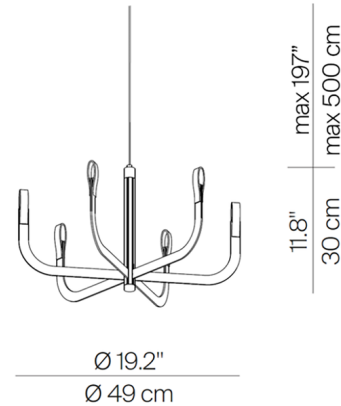

Specifications

COLOR	N/A
BODY FINISH	Black
WATTAGE	21W
DIMMER	Low Voltage Electronic
DIMENSIONS	19.2"W x 11.8"H
INTEGRATED LED MODULE	1 x LED/21W/120-277V LED
COUNTRY OF ORIGIN	Italy

Technical Information

PRODUCT DIMENSIONS	Adjustable Cable Length: 118"
COLOR RENDERING	90 CRI
LAMP COLOR	2700K
LUMENS/WATT	71.43
LUMINOUS FLUX	1500 lumens

Shown in black

CLICK TO VIEW PRODUCT

Notes: