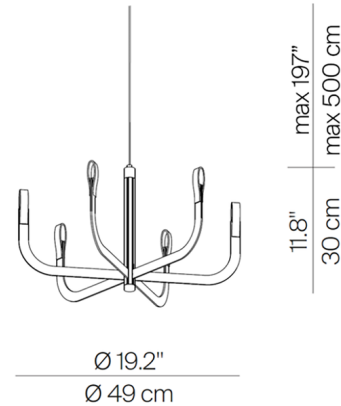

CLICK TO VIEW PRODUCT

Notes: