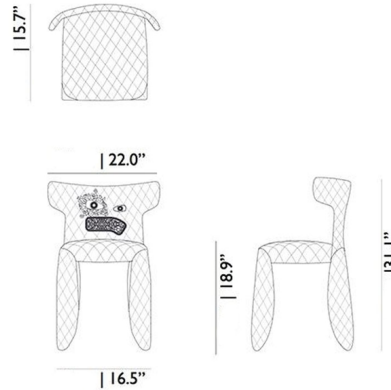

Lightology

lightology.com
866-954-4489
04-23-26

Project: _____

Company: _____

Location: _____ Fixture Type: _____

SPEC #: **MOO1416514**

Approved On: _____ Approved By: _____

Divina Side Chair with Embroidery and Arms - Open Box

By Moooi

Description

Monster Divina Melange Side Chair with Embroidery and Arms is soft, puffy, and stylish. Made of Black Divina Melange Wool upholstery. The stitched fabric and design, adds a uniqueness to this piece, making it perfect in any home. NOTE: This is a discontinued model and limited to quantity on hand.

Shown in black divina melange

Specifications

COLOR	N/A
BODY FINISH	Black Divina Melange
WATTAGE	N/A
DIMMER	N/A
DIMENSIONS	2"W x 31.1"H x 15.7"D
BULB	N/A
COUNTRY OF ORIGIN	Italy

CLICK TO VIEW PRODUCT

Notes: