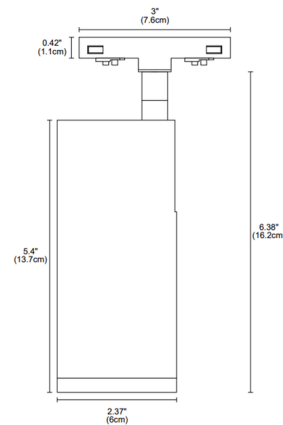

Shown in pure white

CLICK TO VIEW PRODUCT

Notes: