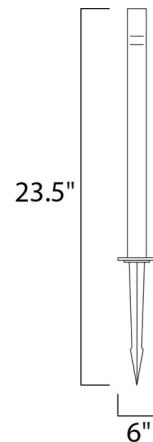

## Alumilux 41367 Exterior Pathway Light - Floor Model

By Et2

### Description

The Alumilux Exterior Pathway Light 41367 is available in a Satin Aluminum finish. Includes ground spike, 36 inches of cable, mounting plate and screws. Requires low voltage transformer, not included. NOTE: This is a discontinued model and limited to quantity on hand.

### Specifications

COLOR	N/A
BODY FINISH	Satin Aluminum
WATTAGE	3W
DIMMER	N/A
DIMENSIONS	3.25"W x 34"H
INTEGRATED LED MODULE	1 x LED/3W/12V LED

CLICK TO VIEW PRODUCT

Notes: