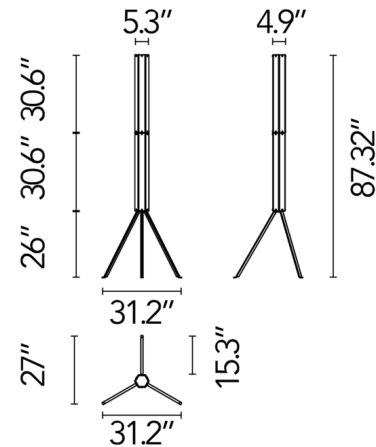

CLICK TO VIEW PRODUCT

Notes: