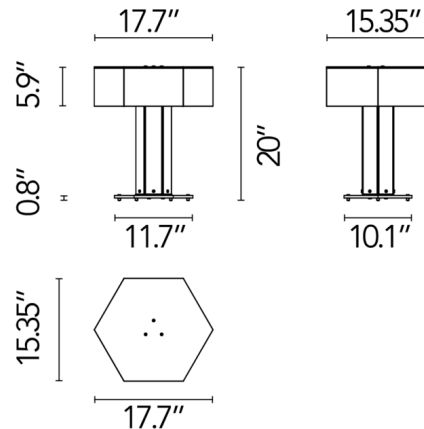

Shown in polished aluminum / clear

CLICK TO VIEW PRODUCT

Notes: