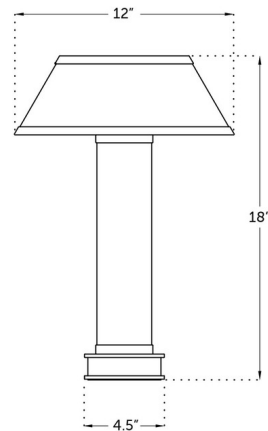

### Specifications

COLOR . . . . . Cream  
BODY FINISH . . . . . Black / Walnut  
WATTAGE . . . . . 60W  
DIMMER . . . . . N/A  
DIMENSIONS . . . . . 12"W x 18"H  
BULB NOT INCLUDED . . . . . 1 x G16.5/Medium (E26)/60W/120V Incandescent  
OTHER BULB OPTIONS . . . . . 1 x G16.5/Medium (E26)/120V LED