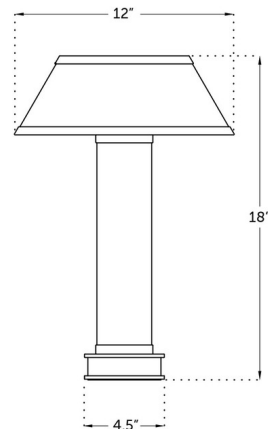

By Studio Dunn

Description

The Pillaret Solo Table Lamp is a streamlined, modern interpretation of the neo-classical Bouillotte lamp reminiscent of a stone column. The thick cylindrical stem is covered in linen fabric to match the tapered shade and add a textural touch to the design. A metal base with a wooden accent completes the look and provides stability.

Shown in black / walnut / cream

Specifications

COLOR	Cream
BODY FINISH	Black / Walnut
WATTAGE	60W
DIMMER	N/A
DIMENSIONS	12"W x 18"H
BULB NOT INCLUDED	1 x G16.5/Medium (E26)/60W/120V Incandescent
OTHER BULB OPTIONS	1 x G16.5/Medium (E26)/120V LED