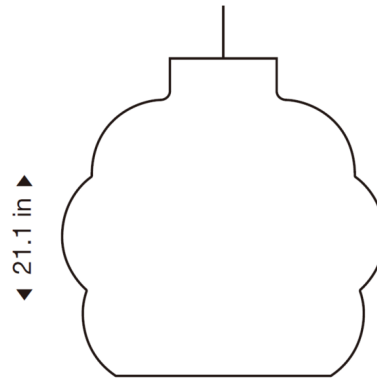

By Secto Design

Description

The Kumulo Pendant features a gently rounded shape reminiscent of a puffy cloud. Kumulo is made of undulating, form-pressed birch slats to create a soft, welcoming expression. Open space between the slats allows light to escape from the sides of the pendant to create a gentle glow. Available in natural birch, Walnut veneer, or Black or White laminate.

Shown in white / white laminated birch

21.1 in

Ø 21.6 in

Specifications

COLOR	White Laminated Birch
BODY FINISH	White
WATTAGE	12W
DIMMER	Standard 120V
DIMENSIONS	21.7"W x 21.3"H
BULB NOT INCLUDED	1 x LED/GX53/12W/120V LED
COUNTRY OF ORIGIN	Finland