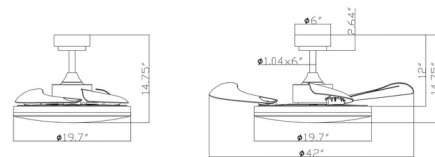

CLICK TO VIEW PRODUCT

Notes: