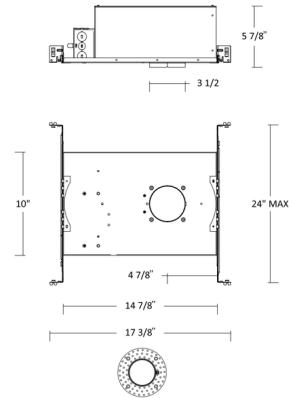

Lightology

lightology.com
866-954-4489
06-04-26

Project: _____
 Company: _____
 Location: _____ Fixture Type: _____
 SPEC #: **WAC1416586**
 Approved On: _____ Approved By: _____

FQ 2 inch 21W Round Trimless New Construction IC Housing By WAC Lighting

Description

The FQ 21 Watt 2 Inch IC Rated Airtight New Construction housing is designed for trimless round trims. Ceiling cutout (Round): 3.5 inch diameter. Ceiling thickness: 1/2 to 1 inch. Universal 120/277 with Electronic Low Voltage (ELV): 100%-1% and TRIAC: 100%-1% dimming at 120V, or 0-10V: 100-1% dimming at 277V. NOTE: A complete fixture requires a housing and trim (round), sold separately.

Shown in galvanized steel

New Construction Trimless **R2FRNL** Round (Spackle frame included)

Specifications

COLOR	N/A
BODY FINISH	Galvanized Steel
WATTAGE	21W
DIMMER	Low Voltage Electronic
DIMENSIONS	17.37"W x 5.87"H x 10"D
INTEGRATED LED MODULE	LED/21W/120-277V LED

Technical Information

APERTURE SHAPE	Round
HOUSING HEIGHT	6"
HOUSING TYPE	New construction IC Airtight
CEILING TYPE	Drywall Trimless/Flush

CLICK TO VIEW PRODUCT

Notes: