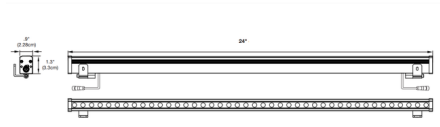

Shown in black

Specifications

COLOR	N/A
BODY FINISH	Black
WATTAGE	14W
DIMMER	Low Voltage Electronic
DIMENSIONS	24"L x 0.9"W x 1.3"H
BULB NOT INCLUDED	LED/14W/24V LED

Technical Information

LUMENS/WATT	30.64
LUMINOUS FLUX	429 lumens