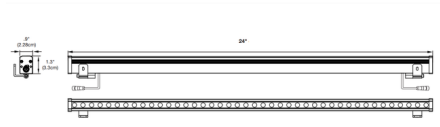

### Specifications

COLOR	N/A
BODY FINISH	Black
WATTAGE	14W
DIMMER	Low Voltage Electronic
DIMENSIONS	24"L x 0.9"W x 1.3"H
BULB NOT INCLUDED	LED/14W/24V LED