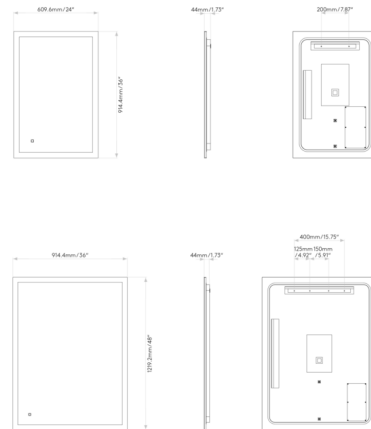

Shown in mirror

Specifications

COLOR	N/A
BODY FINISH	Mirror
WATTAGE	23W
DIMMER	Not Dimmable
DIMENSIONS	24"W x 36"H x 1.73"D
INTEGRATED LED MODULE	1 x LED/23W/120-277V LED
COUNTRY OF ORIGIN	China

Technical Information