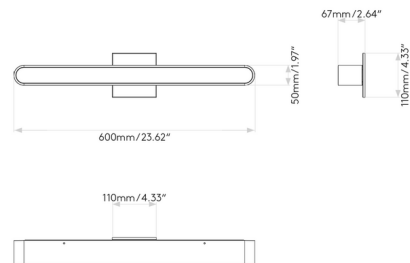

### Specifications

COLOR	N/A
BODY FINISH	Matte Black
WATTAGE	12.4W
DIMMER	Low Voltage Electronic
DIMENSIONS	23.62"W x 4.33"H x 2.64"D
INTEGRATED LED MODULE	1 x LED/12.4W/120-277V LED
COUNTRY OF ORIGIN	China