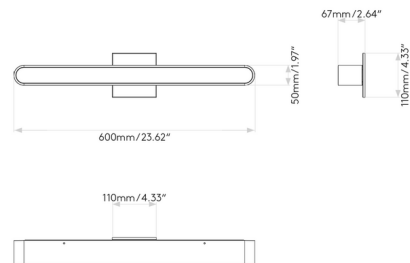

Specifications

COLOR	N/A
BODY FINISH	Matte Black
WATTAGE	12.4W
DIMMER	Low Voltage Electronic
DIMENSIONS	23.62"W x 4.33"H x 2.64"D
INTEGRATED LED MODULE	1 x LED/12.4W/120-277V LED
COUNTRY OF ORIGIN	China

Technical Information

LAMP LIFE	53000 hours
COLOR RENDERING	90 CRI
LAMP COLOR	2700K
LUMENS/WATT	48.95
LUMINOUS FLUX	607 lumens

CLICK TO VIEW PRODUCT

Notes: