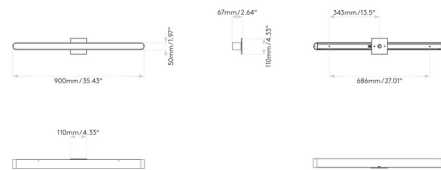

Shown in polished chrome

Specifications

COLOR	N/A
BODY FINISH	Polished Chrome
WATTAGE	12.4W
DIMMER	Low Voltage Electronic
DIMENSIONS	23.62"W x 4.33"H x 2.64"D
INTEGRATED LED MODULE	1 x LED/12.4W/120-277V LED
COUNTRY OF ORIGIN	China