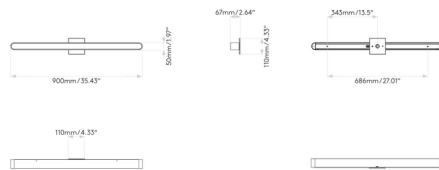

Shown in polished chrome

Specifications

COLOR	N/A
BODY FINISH	Polished Chrome
WATTAGE	12.4W
DIMMER	Low Voltage Electronic
DIMENSIONS	23.62"W x 4.33"H x 2.64"D
INTEGRATED LED MODULE	1 x LED/12.4W/120-277V LED
COUNTRY OF ORIGIN	China