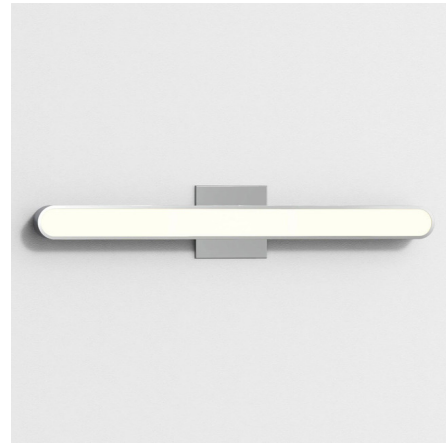

Lightology

lightology.com
866-954-4489
06-28-26

Project: _____

Company: _____

Location: _____ Fixture Type: _____

SPEC #: **AST1416664**

Approved On: _____ Approved By: _____

Atticus Bathroom Vanity Light By Astro Lighting

Description

The Atticus Bathroom Vanity Light features a sleek silhouette inspired by the stroke of a pencil for a bold, graphic look. The front of the fixture is covered with a polycarbonate diffuser to softly distribute light for applying makeup or shaving. Atticus may be installed horizontally or vertically.

Shown in polished chrome

Specifications

COLOR	N/A
BODY FINISH	Polished Chrome
WATTAGE	12.4W
DIMMER	Low Voltage Electronic
DIMENSIONS	23.62"W x 4.33"H x 2.64"D
INTEGRATED LED MODULE	1 x LED/12.4W/120-277V LED
COUNTRY OF ORIGIN	China