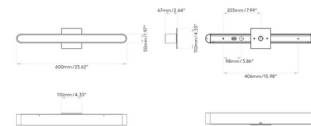

Shown in polished chrome

Specifications

COLOR	N/A
BODY FINISH	Polished Chrome
WATTAGE	12.4W
DIMMER	Low Voltage Electronic
DIMENSIONS	23.62"W x 4.33"H x 2.64"D
INTEGRATED LED MODULE	1 x LED/12.4W/120-277V LED
COUNTRY OF ORIGIN	China