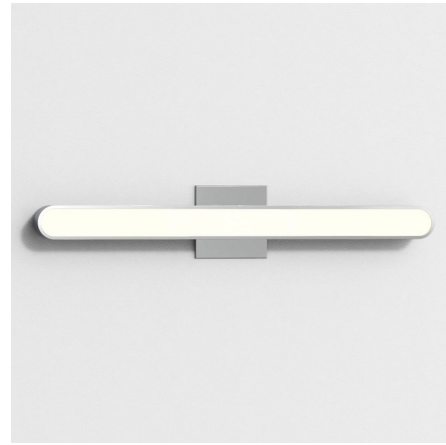

Lightology

lightology.com
866-954-4489
04-17-26

Project: _____

Company: _____

Location: _____ Fixture Type: _____

SPEC #: **AST1416664**

Approved On: _____ Approved By: _____

Atticus Bathroom Vanity Light By Astro Lighting

Description

The Atticus Bathroom Vanity Light features a sleek silhouette inspired by the stroke of a pencil for a bold, graphic look. The front of the fixture is covered with a polycarbonate diffuser to softly distribute light for applying makeup or shaving. Atticus may be installed horizontally or vertically.

Shown in polished chrome

Specifications

COLOR	N/A
BODY FINISH	Polished Chrome
WATTAGE	12.4W
DIMMER	Low Voltage Electronic
DIMENSIONS	23.62"W x 4.33"H x 2.64"D
INTEGRATED LED MODULE	1 x LED/12.4W/120-277V LED
COUNTRY OF ORIGIN	China