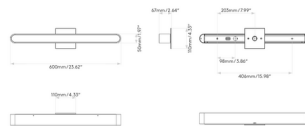

Shown in polished chrome

Specifications

COLOR	N/A
BODY FINISH	Polished Chrome
WATTAGE	12.4W
DIMMER	Low Voltage Electronic
DIMENSIONS	23.62"W x 4.33"H x 2.64"D
INTEGRATED LED MODULE	1 x LED/12.4W/120-277V LED
COUNTRY OF ORIGIN	China