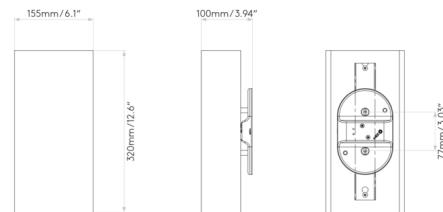

Description

The Comino Vertical Wall Sconce features a timeless design that will enhance the decor of any hallway, living room, or bedroom. The cylindrical shade hides the light sources and creates a halo effect against the wall that causes the fixture to appear to float in mid-air. Comino is finished in white plaster, which can be painted on-site to customize its look.

Shown in plaster

Specifications

COLOR	N/A
BODY FINISH	Plaster
WATTAGE	24W
DIMMER	Standard 120V
DIMENSIONS	6.1"W x 12.6"H x 3.94"D
BULB NOT INCLUDED	2 x A19/Medium (E26)/12W/120V LED
COUNTRY OF ORIGIN	China