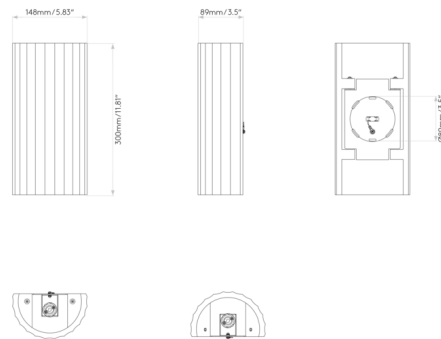

Lightology

lightology.com
866-954-4489
04-26-26

Project: _____

Company: _____

Location: _____ Fixture Type: _____

SPEC #: **AST1416672**

Approved On: _____ Approved By: _____

Kymi Wall Sconce By Astro Lighting

Description

The Kymi Wall Sconce features a cylindrical silhouette with a fluted texture for a versatile look that will complement a variety of decor styles. The sconce is open at the top and bottom to direct light in two directions for a dramatic effect. Kymi is finished in white plaster, which can be painted on-site to customize its look.

Shown in plaster

Specifications

COLOR	N/A
BODY FINISH	Plaster
WATTAGE	12W
DIMMER	Standard 120V
DIMENSIONS	5.83"W x 11.81"H x 3.5"D
BULB NOT INCLUDED	2 x MR16/GU10/6W/120V LED
COUNTRY OF ORIGIN	China

CLICK TO VIEW PRODUCT