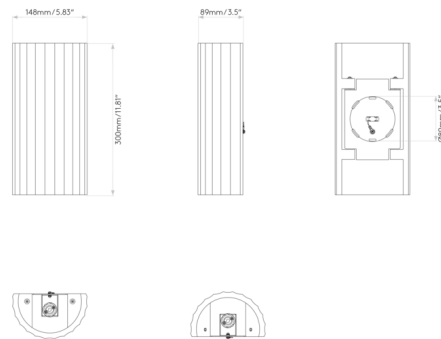

Description

The Kymi Wall Sconce features a cylindrical silhouette with a fluted texture for a versatile look that will complement a variety of decor styles. The sconce is open at the top and bottom to direct light in two directions for a dramatic effect. Kymi is finished in white plaster, which can be painted on-site to customize its look.

Shown in plaster

Specifications

COLOR	N/A
BODY FINISH	Plaster
WATTAGE	12W
DIMMER	Standard 120V
DIMENSIONS	5.83"W x 11.81"H x 3.5"D
BULB NOT INCLUDED	2 x MR16/GU10/6W/120V LED
COUNTRY OF ORIGIN	China

CLICK TO VIEW PRODUCT