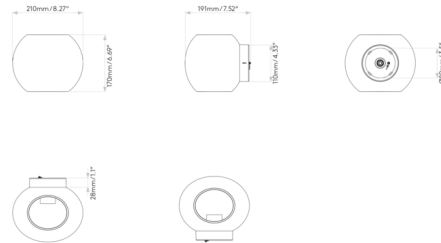

Description

The Luna Wall Sconce provides balanced, diffused illumination perfect for hallways and residential spaces. The rounded shade provides an ambient glow, while openings in the top and bottom of the shade direct light up and down for dramatic effect. Note: The Dark Smoke option is pictured with a half-mirrored bulb, which reduces unpleasant glare when the fixture is viewed directly from the front.

Shown in matte black / dark smoke frosted

Specifications

COLOR Dark Smoke Frosted
BODY FINISH Matte Black
WATTAGE 9W
DIMMER Standard 120V
DIMENSIONS 8.27"W x 6.69"H x 7.52"D
BULB NOT INCLUDED 1 x A19/Medium (E26)/9W/120V LED
OTHER BULB OPTIONS 1 x A19/Medium (E26)/60W/120V Incandescent
COUNTRY OF ORIGIN China