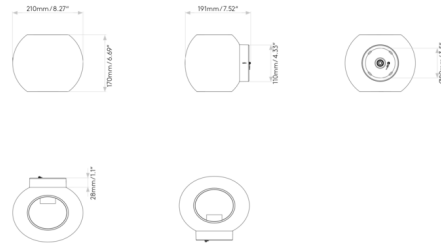

### Specifications

COLOR	Dark Smoke Frosted
BODY FINISH	Matte Black
WATTAGE	9W
DIMMER	Standard 120V
DIMENSIONS	8.27"W x 6.69"H x 7.52"D
BULB NOT INCLUDED	1 x A19/Medium (E26)/9W/120V LED
OTHER BULB OPTIONS	1 x A19/Medium (E26)/60W/120V Incandescent
COUNTRY OF ORIGIN	China