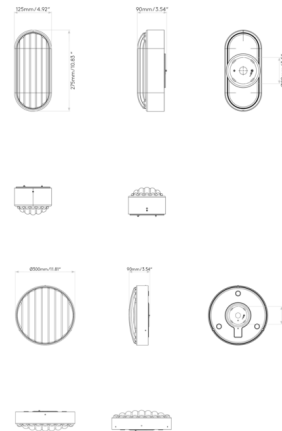

Description

The Montreal Coastal Outdoor Wall Sconce is a modern interpretation of the classic bulkhead light for a nautical or industrial-inspired look. The front of the sconce is covered with a ribbed glass diffuser to produce an enchanting glow. The frame is made of grade 316 stainless steel, which offers excellent resistance to corrosion even in salty, coastal environments.

Shown in brushed brass

Specifications

COLOR	N/A
BODY FINISH	Brushed Brass
WATTAGE	12W
DIMMER	Standard 120V
DIMENSIONS	4.92"W x 10.83"H x 3.54"D
BULB NOT INCLUDED	1 x A19/Medium (E26)/12W/120V LED
COUNTRY OF ORIGIN	China