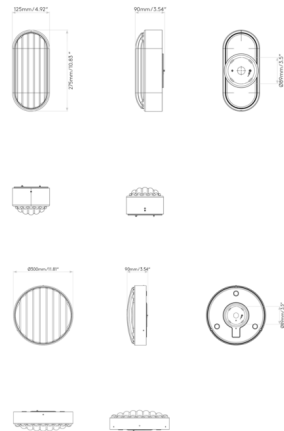

Description

The Montreal Outdoor Wall Sconce is a modern interpretation of the classic bulkhead light for a nautical or industrial-inspired look. The front of the sconce is covered with a ribbed glass diffuser to produce an enchanting glow.

Shown in textured black

Specifications

COLOR	N/A
BODY FINISH	Textured Black
WATTAGE	12W
DIMMER	Standard 120V
DIMENSIONS	4.92"W x 10.83"H x 3.54"D
BULB NOT INCLUDED	1 x A19/Medium (E26)/12W/120V LED
COUNTRY OF ORIGIN	China