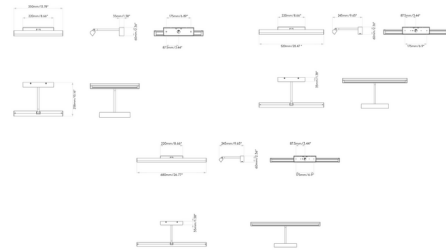

Description

The Renoir Picture Light offers the simplicity and discreetness of the traditional picture light, perfect for illuminating artwork on the wall. Renoir's crisp linear form will complement a wide variety of decor styles. Note: This fixture does not mount to a standard 4 inch junction box. It requires a 3x2 inch switch box or 4x2 inch handy box (not included).

Shown in brushed brass

Specifications

COLOR N/A
BODY FINISH Brushed Brass
WATTAGE 15.3W
DIMMER 0-10V
DIMENSIONS 13.78"W x 2.36"H x 9.65"D
INTEGRATED LED MODULE 1 x LED/15.3W/120-277V LED
COUNTRY OF ORIGIN China