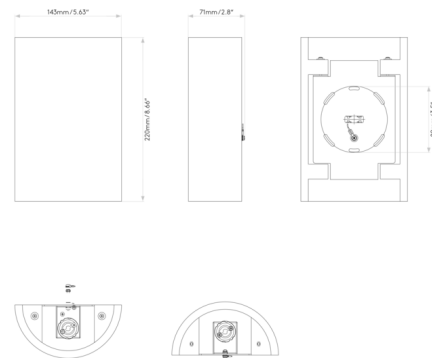

Description

The Serifos Wall Sconce features a classic half-cylinder design that will complement a wide variety of interior decor styles. Openings at the top and bottom of the sconce direct light in two directions, making it a perfect choice for hallways and living spaces. Serifos is finished in white plaster, which can be painted on-site to customize its look.

Shown in plaster

Specifications

COLOR	N/A
BODY FINISH	Plaster
WATTAGE	12W
DIMMER	Standard 120V
DIMENSIONS	5.63"W x 8.66"H x 2.8"D
BULB NOT INCLUDED	2 x MR16/GU10/6W/120V LED
OTHER BULB OPTIONS	2 x MR16/GU10/50W/120V Halogen
COUNTRY OF ORIGIN	China