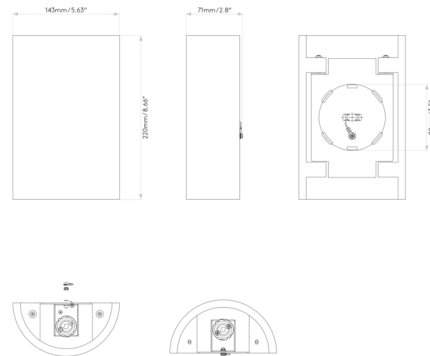

### Specifications

COLOR	N/A
BODY FINISH	Plaster
WATTAGE	12W
DIMMER	Standard 120V
DIMENSIONS	5.63"W x 8.66"H x 2.8"D
BULB NOT INCLUDED	2 x MR16/GU10/6W/120V LED
OTHER BULB OPTIONS	2 x MR16/GU10/50W/120V Halogen
COUNTRY OF ORIGIN	China