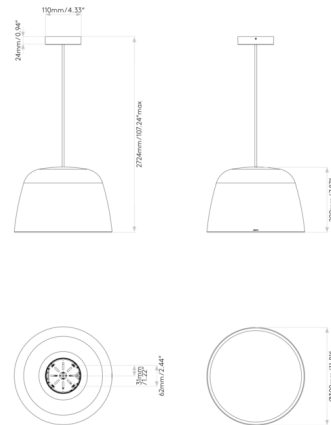

### Specifications

COLOR	N/A
BODY FINISH	Matte Black
WATTAGE	9W
DIMMER	Standard 120V
DIMENSIONS	11.81"W x 7.87"H
BULB NOT INCLUDED	1 x A19/Medium (E26)/9W/120V LED
OTHER BULB OPTIONS	1 x A19/Medium (E26)/60W/120V Incandescent
COUNTRY OF ORIGIN	China