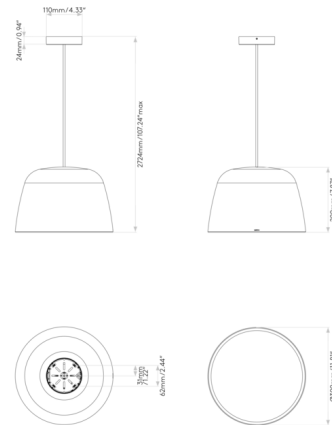

### Specifications

COLOR	N/A
BODY FINISH	Matte Black
WATTAGE	9W
DIMMER	Standard 120V
DIMENSIONS	11.81\"W x 7.87\"H
BULB NOT INCLUDED	1 x A19/Medium (E26)/9W/120V LED
OTHER BULB OPTIONS	1 x A19/Medium (E26)/60W/120V Incandescent
COUNTRY OF ORIGIN	China