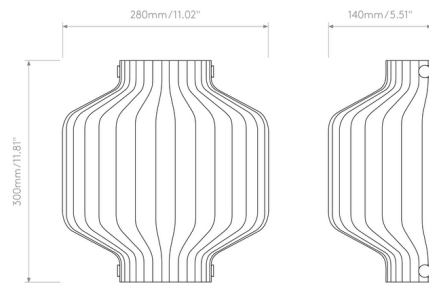

Description

The Toro Wall Sconce was inspired by the shape of East Asian paper lanterns but is crafted from ribbed clear glass for a uniquely alluring aesthetic. The ribbed glass surrounds an inner frosted glass shade which obscures the light source to reduce unpleasant glare.

Shown in steel / clear

Specifications

COLOR	Clear
BODY FINISH	Steel
WATTAGE	15W
DIMMER	Standard 120V
DIMENSIONS	11.02"W x 11.81"H x 5.51"D
BULB NOT INCLUDED	1 x A19/Medium (E26)/15W/120V LED
COUNTRY OF ORIGIN	China