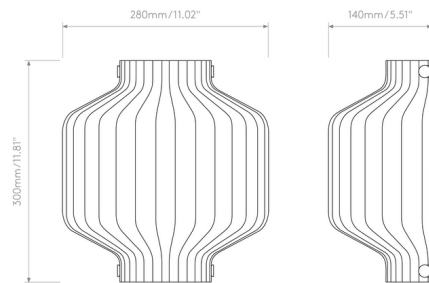

Description

The Toro Wall Sconce was inspired by the shape of East Asian paper lanterns but is crafted from ribbed clear glass for a uniquely alluring aesthetic. The ribbed glass surrounds an inner frosted glass shade which obscures the light source to reduce unpleasant glare.

Shown in steel / clear

Specifications

COLOR	Clear
BODY FINISH	Steel
WATTAGE	15W
DIMMER	Standard 120V
DIMENSIONS	11.02\"W x 11.81\"H x 5.51\"D
BULB NOT INCLUDED	1 x A19/Medium (E26)/15W/120V LED
COUNTRY OF ORIGIN	China