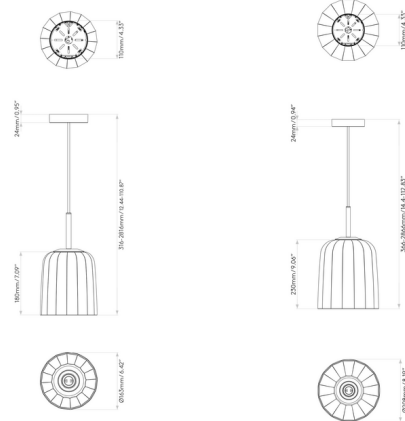

Description

The Veo Pendant offers a timeless design that can be used in a variety of settings and will complement a wide range of decor styles. The handblown glass shade features a fluted texture inspired by columns of Classical architecture that lends a subtle decorative accent.

Shown in bronze / white

Specifications

COLOR	White
BODY FINISH	Bronze
WATTAGE	9W
DIMMER	Standard 120V
DIMENSIONS	6.42"W x 12.44"H
BULB NOT INCLUDED	1 x A19/Medium (E26)/9W/120V LED
OTHER BULB OPTIONS	1 x A19/Medium (E26)/60W/120V Incandescent
COUNTRY OF ORIGIN	China