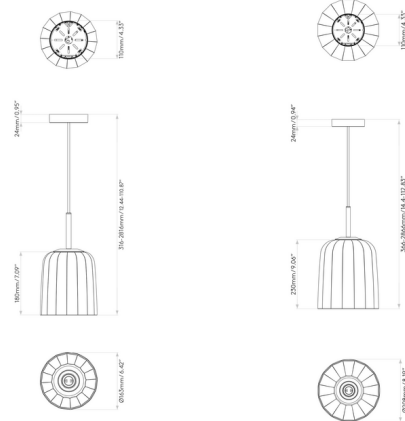

Shown in bronze / white

Specifications

COLOR	White
BODY FINISH	Bronze
WATTAGE	9W
DIMMER	Standard 120V
DIMENSIONS	6.42"W x 12.44"H
BULB NOT INCLUDED	1 x A19/Medium (E26)/9W/120V LED
OTHER BULB OPTIONS	1 x A19/Medium (E26)/60W/120V Incandescent
COUNTRY OF ORIGIN	China

CLICK TO VIEW PRODUCT

Notes: