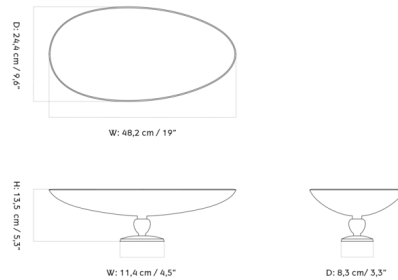

Description

The Pavot Centerpiece blends modern minimalism with traditional elegance for a versatile piece that will complement a variety of interior decor styles. The oval bowl is supported by a footed base which evokes the shape of a poppy flower's head for a subtle decorative touch. Pavot can be used as a decorative focal point in the center of a table or as a catch-all for everyday objects on an entryway table. Not approved for use with food.

Shown in dark brown

Specifications

COLOR	N/A
BODY FINISH	Dark Brown
WATTAGE	N/A
DIMMER	N/A
DIMENSIONS	18.98"W x 5.31"H x 9.61"D
BULB	N/A
COUNTRY OF ORIGIN	India

CLICK TO VIEW PRODUCT

Notes: