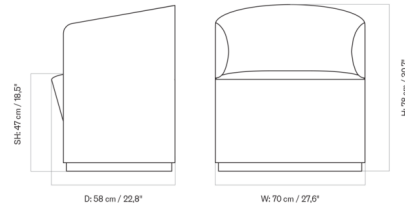

Lightology

lightology.com
866-954-4489
04-22-26

Project: _____

Company: _____

Location: _____ Fixture Type: _____

SPEC #: **MEN1416715**

Approved On: _____ Approved By: _____

Tearoom Club Chair with Loose Cover By Audo Copenhagen

Description

The Tearoom Club Chair with Loose Cover features a timeless silhouette that is inviting without being overly casual. Inspired by the curved frame of Charles Rennie Mackintosh's 1904 Willow Chair, this piece features a gently curving back and sides over plywood and foam construction, ensuring it is as comfortable as it is stylish. The loose fabric slipcover can be easily removed for cleaning. The Tearoom Club Chair would make a striking addition to both period and contemporary hotels, lounges, or even private residences.

Shown in black / jasmine logan

Specifications

COLOR	Jasmine Logan
BODY FINISH	Black
WATTAGE	N/A
DIMMER	N/A
DIMENSIONS	27.56"W x 30.71"H x 22.83"D
BULB	N/A
COUNTRY OF ORIGIN	Lithuania

CLICK TO VIEW PRODUCT