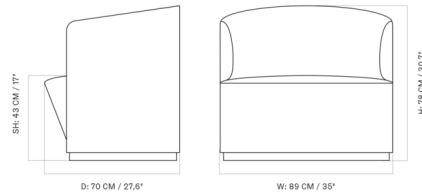

### Specifications

COLOR	Sand Logan
BODY FINISH	Black
WATTAGE	N/A
DIMMER	N/A
DIMENSIONS	35.04"W x 30.71"H x 27.56"D
BULB	N/A
COUNTRY OF ORIGIN	Lithuania

CLICK TO VIEW PRODUCT

Notes: