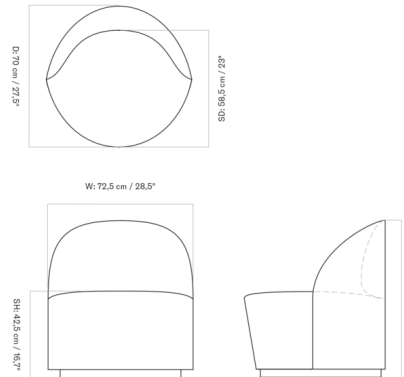

By Audo Copenhagen

Description

The Tearoom Swivel Lounge Chair with Loose Cover features a timeless silhouette that is inviting without being overly casual. Inspired by the curved frame of Charles Rennie Mackintosh's 1904 Willow Chair, this piece features a gently curving back and sides over plywood and foam construction, ensuring it is as comfortable as it is stylish. The upholstered seat sits atop a return swivel base that rotates 190 degrees, and the loose slipcover can be easily removed for cleaning. The Tearoom Lounge Chair would make a striking addition to both period and contemporary hotels, lounges, or even private residences.

Shown in black / flint logan

Specifications

COLOR	Flint Logan
BODY FINISH	Black
WATTAGE	N/A
DIMMER	N/A
DIMENSIONS	28.54"W x 30.71"H x 27.56"D
BULB	N/A
COUNTRY OF ORIGIN	Lithuania

CLICK TO VIEW PRODUCT

Notes: