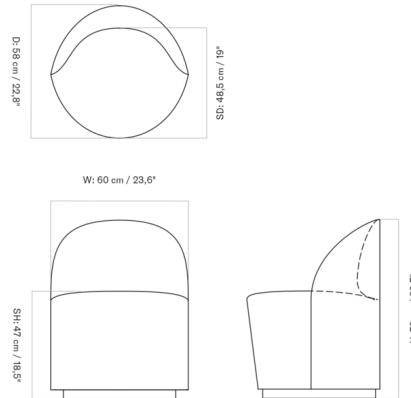

Lightology

lightology.com
866-954-4489
04-27-26

Project: _____
 Company: _____
 Location: _____ Fixture Type: _____
 SPEC #: **MEN1416751**
 Approved On: _____ Approved By: _____

Tearoom Swivel Club Chair with Loose Cover By Audo Copenhagen

Description

The Tearoom Swivel Club Chair with Loose Cover features a timeless silhouette that is inviting without being overly casual. Inspired by the curved frame of Charles Rennie Mackintosh's 1904 Willow Chair, this piece features a gently curving back and sides over plywood and foam construction, ensuring it is as comfortable as it is stylish. The upholstered seat sits atop a return swivel base that rotates 190 degrees, and the loose cover can be easily removed for cleaning. The Tearoom Club Chair would make a striking addition to both period and contemporary hotels, lounges, or even private residences.

Shown in black / jasmine logan

Specifications

COLOR	Jasmine Logan
BODY FINISH	Black
WATTAGE	N/A
DIMMER	N/A
DIMENSIONS	23.62"W x 30.71"H x 22.83"D
BULB	N/A
COUNTRY OF ORIGIN	Lithuania

CLICK TO VIEW PRODUCT