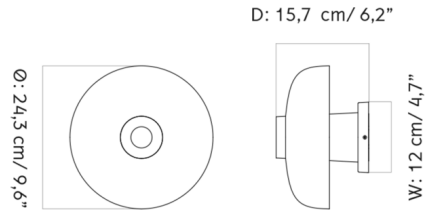

Specifications

COLOR Bronzed Brass
BODY FINISH Travertine
WATTAGE 9.5W
DIMMER Included
DIMENSIONS 9.6"W x 9.6"H x 6.2"D
INTEGRATED LED MODULE 1 x LED/9.5W/120V LED
COUNTRY OF ORIGIN China

Technical Information

PRODUCT DIMENSIONS Backplate: 4.7" diameter
COLOR RENDERING 90 CRI
LAMP COLOR 3000K Warm Dim
LUMENS/WATT 48.42
LUMINOUS FLUX 460 lumens

Shown in travertine / bronzed brass

CLICK TO VIEW PRODUCT

Notes: