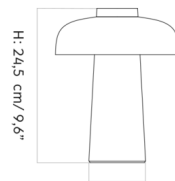

Specifications

COLOR Bronzed Brass
BODY FINISH Travertine
WATTAGE 2.5W
DIMMER Included
DIMENSIONS 7.72"W x 9.65"H
INTEGRATED LED MODULE 1 x LED/2.5W/120V LED
COUNTRY OF ORIGIN China

Technical Information

COLOR RENDERING 85 CRI
LAMP COLOR 2700K
LUMENS/WATT 50.00
LUMINOUS FLUX 125 lumens

Shown in travertine / bronzed brass

Ø: 19,6 cm / 7,7"

H: 24,5 cm / 9,6"

Ø: 9 cm / 3,5"

CLICK TO VIEW PRODUCT

Notes: