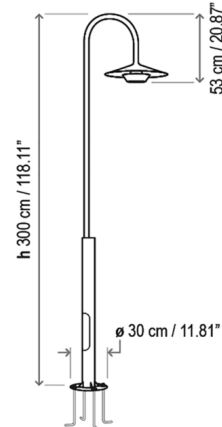

By Bover

Description

The Fanalet Outdoor Post Light offers a blend of functionality and aesthetics that will complement a wide variety of spaces. Fanalet's wide, tapered shade is inspired by outdoor lanterns commonly seen in industrial environments. The fixture houses two light sources: a direct downlight and an indirect light source which shines upward into the shade and reflects outward. Each light source can be turned on/off and dimmed independently, allowing for a variety of applications to perfectly suit the space. Note: The lamp head is IP-65 rated, and the rest of the fixture is IP-44 rated for protection against water splashes and dust.

Specifications

COLOR	N/A
BODY FINISH	Graphite Brown
WATTAGE	27W
DIMMER	Standard 120V
DIMENSIONS	11.81"W x 118.11"H
INTEGRATED LED MODULE	1 x LED/18W/120V LED
INTEGRATED LED MODULE	1 x LED/9W/120V LED
COUNTRY OF ORIGIN	Spain

Technical Information

COLOR RENDERING	90 CRI
LAMP COLOR	2700K
LUMENS/WATT	171.67
LUMINOUS FLUX	3090 lumens

Shown in graphite brown

CLICK TO VIEW PRODUCT

Notes: