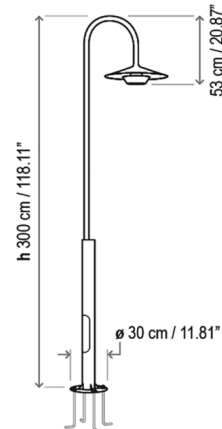

### Description

The Fanalet Outdoor Post Light offers a blend of functionality and aesthetics that will complement a wide variety of spaces. Fanalet's wide, tapered shade is inspired by outdoor lanterns commonly seen in industrial environments. The fixture houses two light sources: a direct downlight and an indirect light source which shines upward into the shade and reflects outward. Each light source can be turned on/off and dimmed independently, allowing for a variety of applications to perfectly suit the space. Note: The lamp head is IP-65 rated, and the rest of the fixture is IP-44 rated for protection against water splashes and dust.

### Specifications

COLOR	N/A
BODY FINISH	Graphite Brown
WATTAGE	27W
DIMMER	Standard 120V
DIMENSIONS	11.81"W x 118.11"H
INTEGRATED LED MODULE	1 x LED/18W/120V LED
INTEGRATED LED MODULE	1 x LED/9W/120V LED
COUNTRY OF ORIGIN	Spain

### Technical Information

COLOR RENDERING	90 CRI
LAMP COLOR	2700K
LUMENS/WATT	171.67
LUMINOUS FLUX	3090 lumens

Shown in graphite brown

CLICK TO VIEW PRODUCT

Notes: