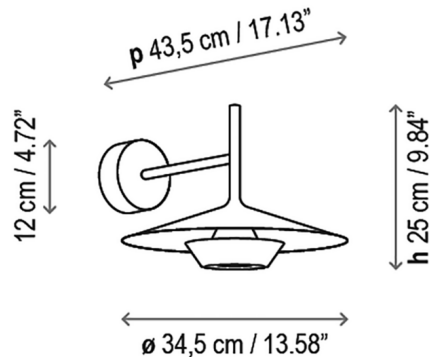

Shown in graphite brown

CLICK TO VIEW PRODUCT

Notes: