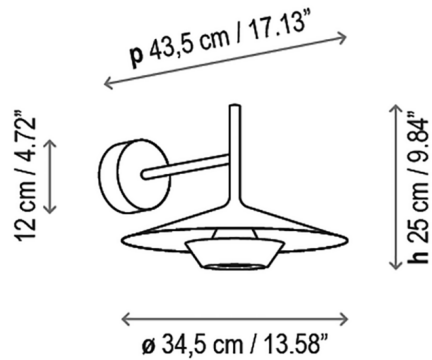

Shown in graphite brown

CLICK TO VIEW PRODUCT

Notes: