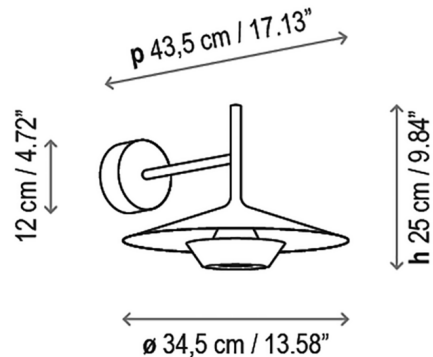

CLICK TO VIEW PRODUCT

Notes: