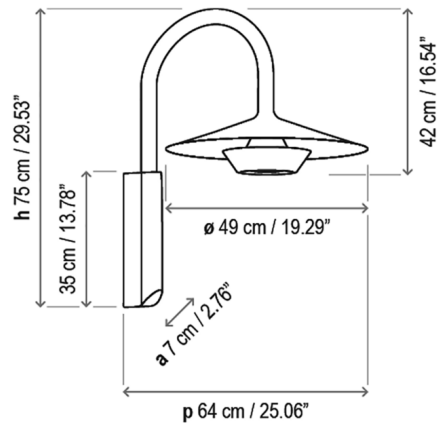

CLICK TO VIEW PRODUCT

Notes: