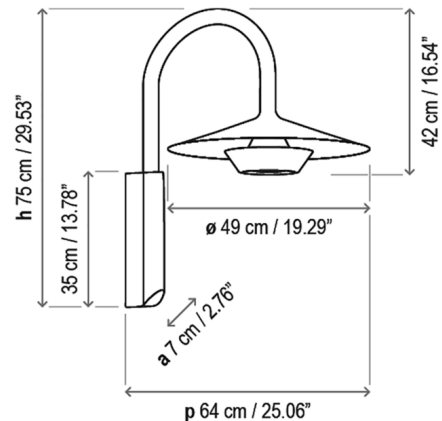

CLICK TO VIEW PRODUCT

Notes: