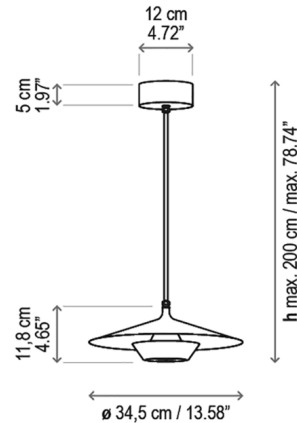

Shown in graphite brown