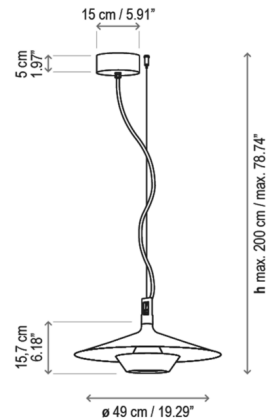

Shown in graphite brown