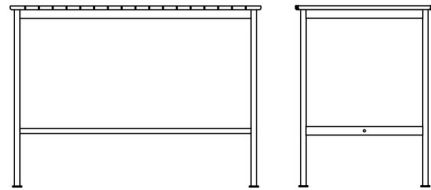

By Case

Description

The Solas Bar Table brings a sleek modern design with outstanding versatility to your interior space. The durable stainless steel frame is complemented with teak slats that add comfort and style for years to come. Includes a stability bar.

Shown in stainless steel / teak wood

Bar table
H1050 W1455 D800
H41.3" W57.2" D31.4"

Specifications

COLOR	Teak Wood
BODY FINISH	Stainless Steel
WATTAGE	N/A
DIMMER	N/A
DIMENSIONS	57.2"W x 41.3"H x 31.4"D
BULB	N/A