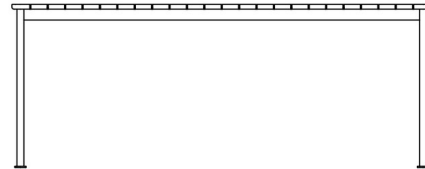

By Case

Description

The Solas Rectangular Table brings a sleek modern design with outstanding versatility to your interior space. The durable stainless steel frame is complemented with teak slats that add comfort and style for years to come.

Shown in stainless steel / teak wood

Rectangular Table

H750 W1930 D980
H29.5" W76" D38.5"

Specifications

COLOR	Teak Wood
BODY FINISH	Stainless Steel
WATTAGE	N/A
DIMMER	N/A
DIMENSIONS	76"W x 29.5"H x 38.5"D
BULB	N/A