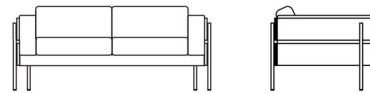

2 Seat Sofa
H665 W1525 D820
H26.1" W60" D32.2"

Specifications

COLOR . . . . . Black Leather
BODY FINISH . . . . . Walnut
WATTAGE . . . . . N/A
DIMMER . . . . . N/A
DIMENSIONS . . . . . 60"L x 32"W x 26"H
BULB . . . . . N/A