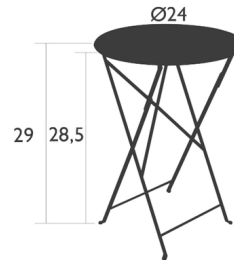

By Fermob

Description

The Bistro Premium Round Table is made of lacquered steel. This table was created in the 19th century in Europe, and has stood the test of time. Features a reinforced tabletop to improve resistance and strength, perfect for intensive commercial use.

Shown in candied orange

Specifications

COLOR	N/A
BODY FINISH	Candied Orange
WATTAGE	N/A
DIMMER	N/A
DIMENSIONS	24"W x 29"H x 24"D
BULB	N/A
COUNTRY OF ORIGIN	France

CLICK TO VIEW PRODUCT

Notes: