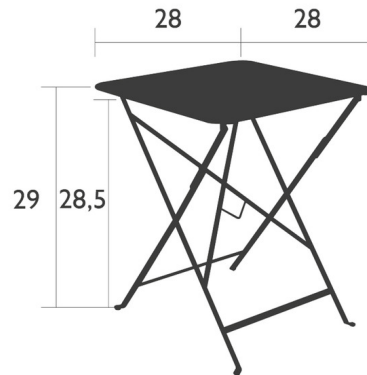

Description

The Bistro Premium Square Table is made of lacquered steel. This table was created in the 19th century in Europe, and has stood the test of time. Features a reinforced tabletop to improve resistance and strength, perfect for intensive commercial use.

Specifications

COLOR	N/A
BODY FINISH	Maya Blue
WATTAGE	N/A
DIMMER	N/A
DIMENSIONS	28"W x 29"H x 28"D
BULB	N/A
COUNTRY OF ORIGIN	France

Shown in maya blue

CLICK TO VIEW PRODUCT

Notes: