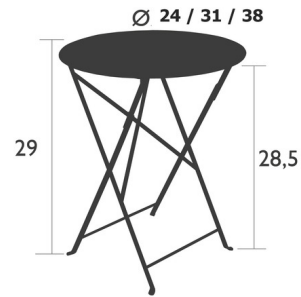

Lightology

lightology.com
866-954-4489
07-07-26

Project: _____

Company: _____

Location: _____ Fixture Type: _____

SPEC #: **FMB1416803**

Approved On: _____ Approved By: _____

Floreal Table By Fermob

Description

The Floreal Table has a beautiful perforated detail in the table top. The table folds easily and is made of lacquered steel. Features a 1.5 inch umbrella hole. Perforated steel sheet table top, Steel base.

Shown in maya blue

Specifications

COLOR	N/A
BODY FINISH	Maya Blue
WATTAGE	N/A
DIMMER	N/A
DIMENSIONS	24"W x 29"H x 24"D
BULB	N/A
COUNTRY OF ORIGIN	France

CLICK TO VIEW PRODUCT

Notes: