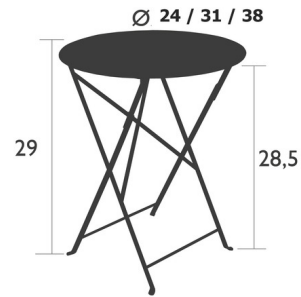

Lightology

lightology.com
866-954-4489
04-25-26

Project: _____

Company: _____

Location: _____ Fixture Type: _____

SPEC #: **FMB1416803**

Approved On: _____ Approved By: _____

Floreal Table By Fermob

Description

The Floreal Table has a beautiful perforated detail in the table top. The table folds easily and is made of lacquered steel. Features a 1.5 inch umbrella hole. Perforated steel sheet table top, Steel base.

Shown in maya blue

Specifications

COLOR	N/A
BODY FINISH	Maya Blue
WATTAGE	N/A
DIMMER	N/A
DIMENSIONS	24"W x 29"H x 24"D
BULB	N/A
COUNTRY OF ORIGIN	France

CLICK TO VIEW PRODUCT

Notes: