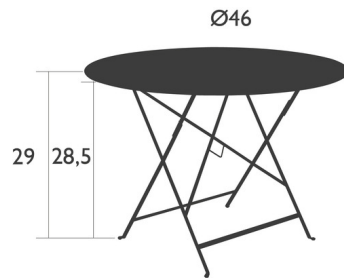

Description

The Bistro Large Round Dining Table is made of lacquered steel. This table was created in the 19th century in Europe, and has stood the test of time. Features a 1.5 inch parasol hole for year round use. Not recommended for use near salt air conditions and chlorinated pools.

Specifications

COLOR	N/A
BODY FINISH	Candied Orange
WATTAGE	N/A
DIMMER	N/A
DIMENSIONS	46"W x 29"H x 46"D
BULB	N/A
COUNTRY OF ORIGIN	France

Shown in candied orange

36 lb

CLICK TO VIEW PRODUCT

Notes: