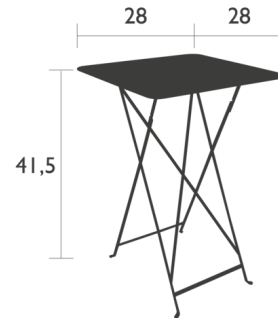

Lightology

lightology.com
866-954-4489
04-24-26

Project: _____

Company: _____

Location: _____ Fixture Type: _____

SPEC #: **FMB1416823**

Approved On: _____ Approved By: _____

Bistro High Square Table By Fermob

Description

The Bistro High Square Table is made of lacquered steel and seats 2. This table design was created in the 19th century in Europe, and has stood the test of time. Perfect for use with the Bistro Bar Stool, sold separately. Not recommended for use near salt air conditions and chlorinated pools.

Shown in maya blue

24 lb

Specifications

COLOR	N/A
BODY FINISH	Maya Blue
WATTAGE	N/A
DIMMER	N/A
DIMENSIONS	28"W x 41.5"H x 28"D
BULB	N/A
COUNTRY OF ORIGIN	France

CLICK TO VIEW PRODUCT

Notes: